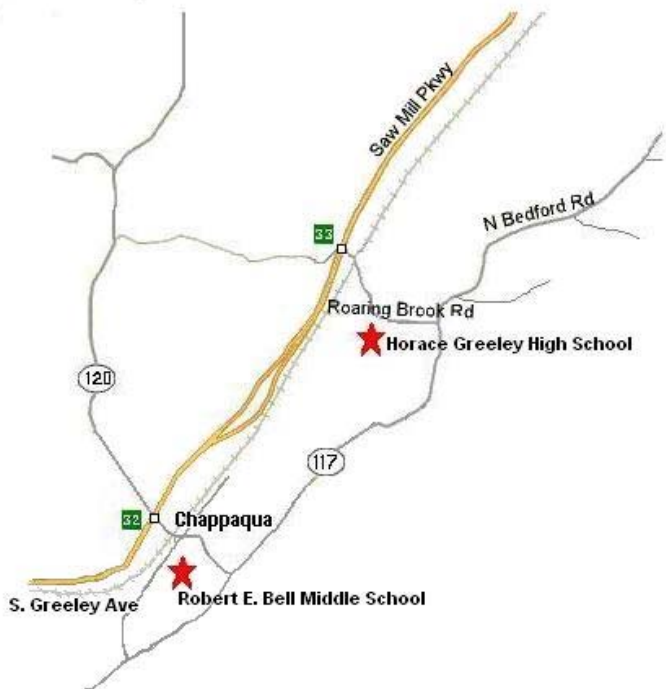

Directions to Concert Venues

Directions to the Chappaqua Library 195 South Greeley Ave., Chappaqua, NY

From the South: Saw Mill River Parkway N. Exit at Chappaqua (32). At the end of the exit ramp make a left turn straight ahead is a traffic light. Make a left at this light (you are now going over the Saw Mill River Parkway). Bear right as you come over the bridge. Straight ahead is South Greeley Ave., make a right onto South Greeley Ave. The Chappaqua Library is located at 195 South Greeley Avenue in Chappaqua, New York - right across from Town Hall and the Police Station.

From the North: Saw Mill River Parkway S. Exit at Chappaqua (32). At the end of the exit lane make a right turn. Continue straight to stop sign. At traffic light make a right turn onto Route 120 and follow over bridge to town. Bear right as you come over the bridge. Straight ahead is South Greeley Ave. (and town) make a right onto South Greeley Ave. The Chappaqua Library is located at 195 South Greeley Avenue in Chappaqua, New York - right across from Town Hall and the Police Station.

Directions to Robert E. Bell Middle School 50 Senter Street, Chappaqua, NY

From the South: Saw Mill River Parkway N. Exit at Chappaqua (32). At the end of the exit ramp make a left turn straight ahead is a traffic light. Make a left at this light (you are now going over the Saw Mill River Parkway) Bear right as you come over the bridge. Straight ahead is South Greeley Ave. (and town) make a right onto South Greeley Ave. 50 yards on your left is Bell Middle

From the North: Saw Mill River Parkway S. Exit at Chappaqua (32). At the end of the exit lane make a right turn. Continue straight to stop sign. At traffic light make a right turn onto Route 120 and follow over bridge to town. Bear right as you come over the bridge. Straight ahead is South Greeley Ave. (and town) make a right onto South Greeley Ave. 50 yards on your left is Robert E. Bell Middle School.