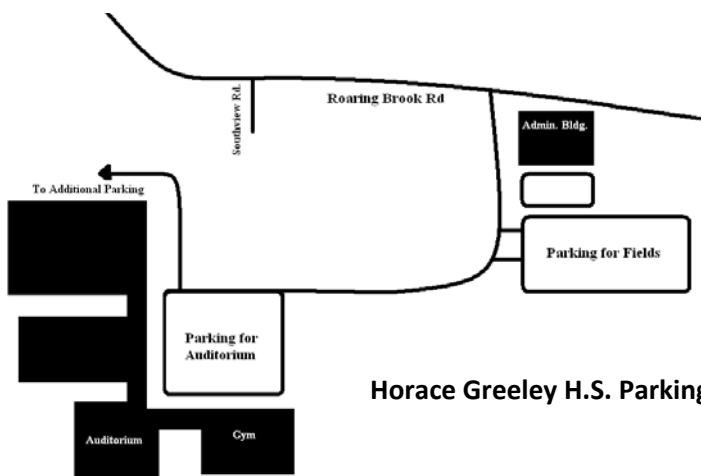

Horace Greeley H.S. Parking