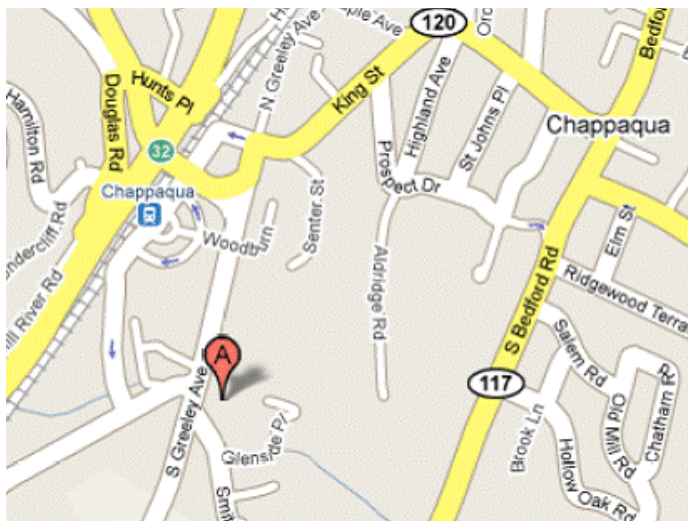

Directions to Concert Venues

Directions to the Chappaqua Library 195 South Greeley Ave., Chappaqua, NY

From the South: Saw Mill River Parkway N. Exit at Chappaqua (32). At the end of the exit ramp make a left turn straight ahead is a traffic light. Make a left at this light (you are now going over the Saw Mill River Parkway). Bear right as you come over the bridge. Straight ahead is South Greeley Ave., make a right onto South Greeley Ave. The Chappaqua Library is located at 195 South Greeley Avenue in Chappaqua, New York - right across from Town Hall and the Police Station.

From the North: Saw Mill River Parkway S. Exit at Chappaqua (32). At the end of the exit lane make a right turn. Continue straight to stop sign. At traffic light make a right turn onto Route 120 and follow over bridge to town. Bear right as you come over the bridge. Straight ahead is South Greeley Ave. (and town) make a right onto South Greeley Ave. The Chappaqua Library is located at 195 South Greeley Avenue in Chappaqua, New York - right across from Town Hall and the Police Station.

Directions to Robert E. Bell Middle School 50 Senter Street, Chappaqua, NY

From the South: Saw Mill River Parkway N. Exit at Chappaqua (32). At the end of the exit ramp make a left turn straight ahead is a traffic light. Make a left at this light (you are now going over the Saw Mill River Parkway) Bear right as you come over the bridge. Straight ahead is South Greeley Ave. (and town) make a right onto South Greeley Ave. 50 yards on your left is Bell Middle

From the North: Saw Mill River Parkway S. Exit at Chappaqua (32). At the end of the exit lane make a right turn. Continue straight to stop sign. At traffic light make a right turn onto Route 120 and follow over bridge to town. Bear right as you come over the bridge. Straight ahead is South Greeley Ave. (and town) make a right onto South Greeley Ave. 50 yards on your left is Robert E. Bell Middle School.